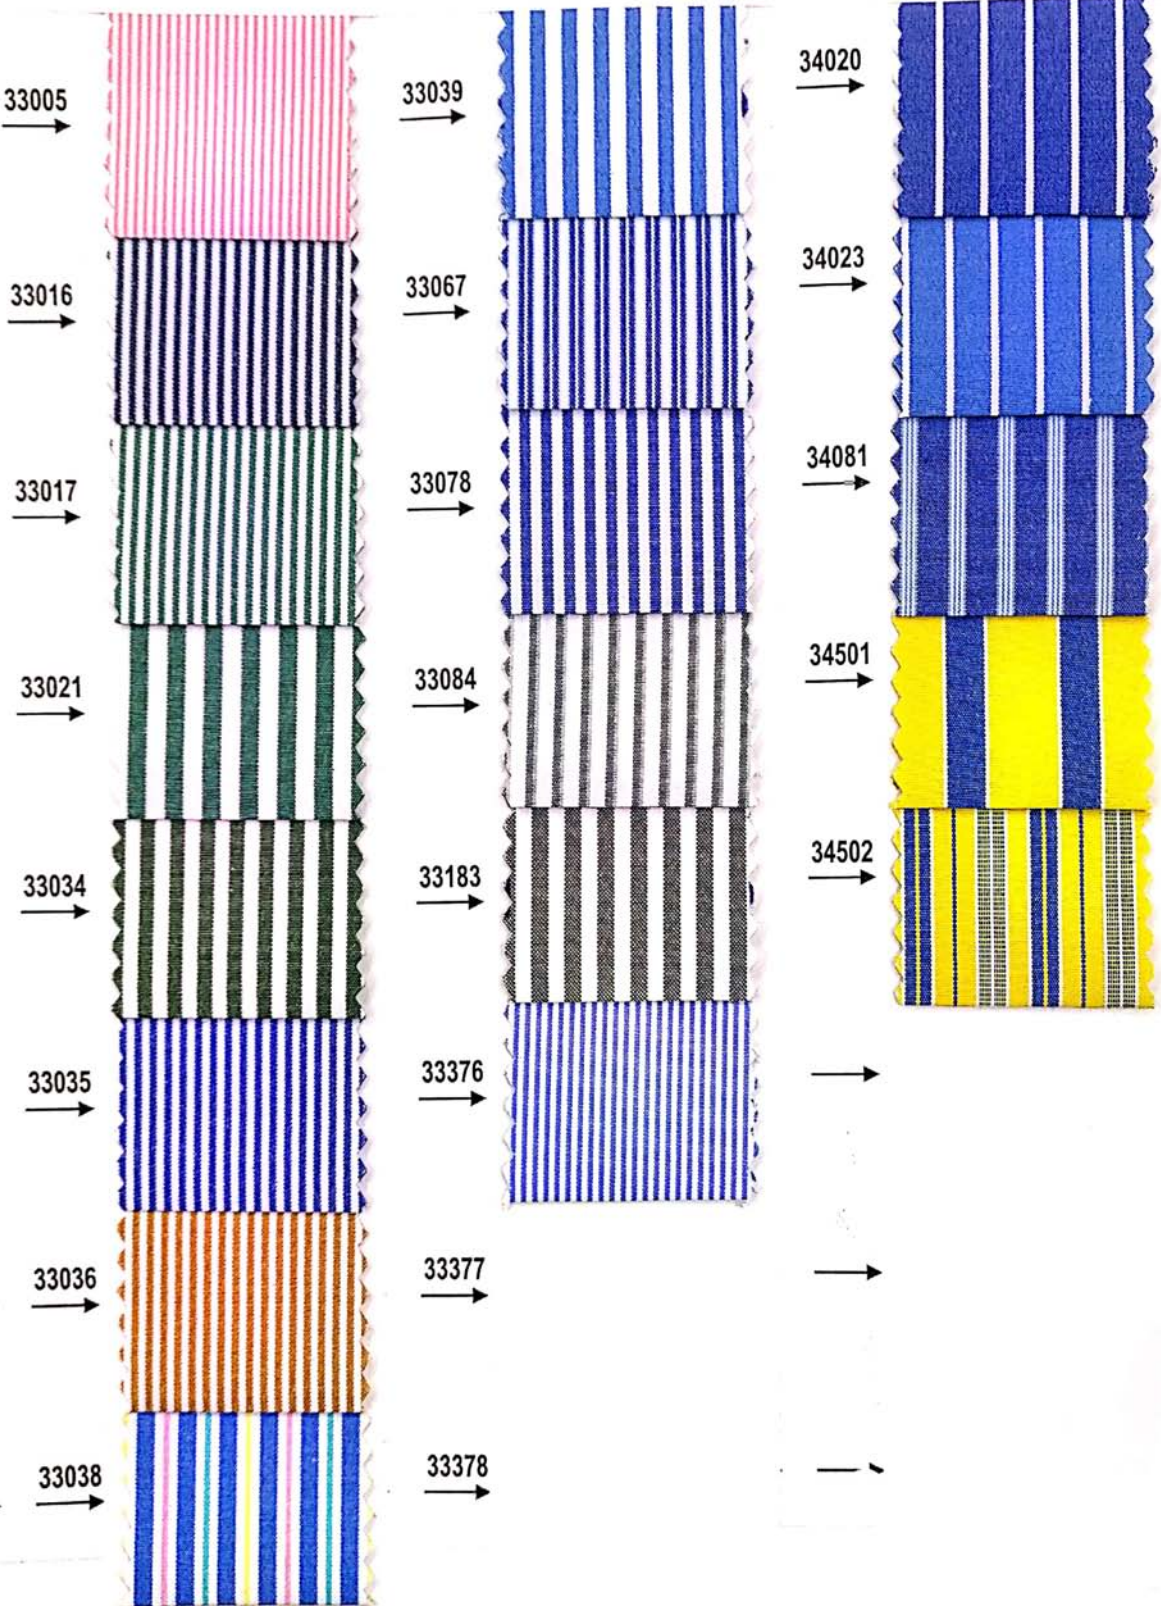

SPARK {33000}

89cm

CORAL {34000}

89cm